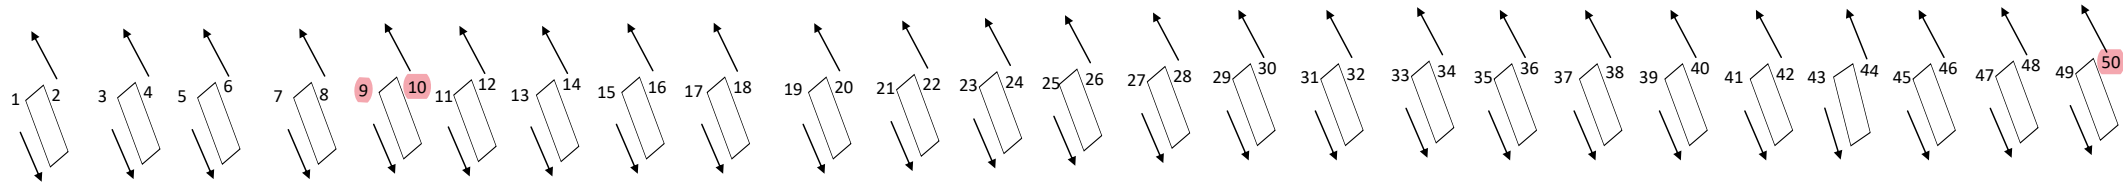

Additional Parking

Parking In Front of RV Park ↓
 Stall Barn →
 Arena/Warm Up ↓

SPACES #1-50
**ODD NUMBERS: Nose of Trailer faces the building. Tail Lights of trailer are even with Electrical Podium*
**EVEN NUMBERS: Nose of Trailer faces the Pasture. Tail Lights of trailer are even with the Water Connection*
 RV's parked further back than instructed above will block other spaces. #1 and 50 do not have specific parking instructions

SPACES #51-84
All trailers back up to triangle podiums. Face the Pasture.
 Do not park in grass area between RV Parks